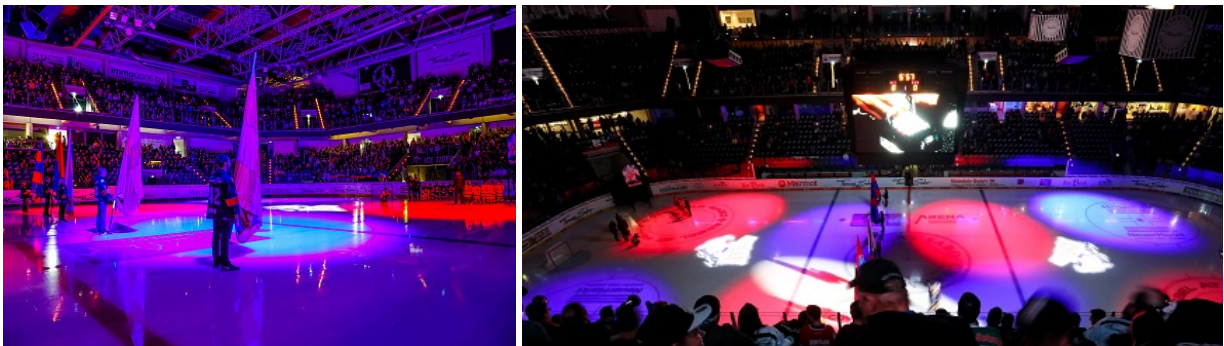

FOR IMMEDIATE RELEASE

06-Oct-2017

Elation and sld mediatec Create Pre-Game Excitement for Professional German Ice Hockey Team

Player entrances and introductions are a time-honored tradition of any sport and serve as an important way to pump up both player and fan prior to a game. This season, when professional German ice hockey club, the Thomas Sabo Ice Tigers, take to the ice, lighting effects from Elation Professional Platinum 1200 Wash™, Platinum FLX™ and Platinum Beam 5R Extreme™ add an extra level of excitement to the pre-game hype.

The Thomas Sabo Ice Tigers are located in Nuremberg, Germany, and play in the country's premier league, the Deutsche Eishockey Liga. Elation dealer and entertainment technology solutions provider sld mediatec GmbH, also based in Nuremberg, has proudly partnered with the team for the past seven years. For the 2017/2018 season, sld mediatec's head of lighting and rigging, Sebastian Groß, wanted to create something special for the multisensory show that accompanies player introductions and chose 8 Platinum 1200 Wash, 4 Platinum FLX and 12 Platinum Beam 5R Extreme for the job.

The pre-game light show is used to create movement, energy and excitement before each home game. The Ice Tigers' logo is illuminated in white light while the rink is awash in colors representing the team's corporate design. Splayed beams of energetic light represent the players on the ice while the colored ice rink reflects the dynamism of the Ice Tigers' team. A multisensory video presents the concept "The ice rink belongs to the Ice Tigers" as the player introduction sequence presents each individual player. The lights work with smoke and haze effects and the entire introduction show is accompanied by music.