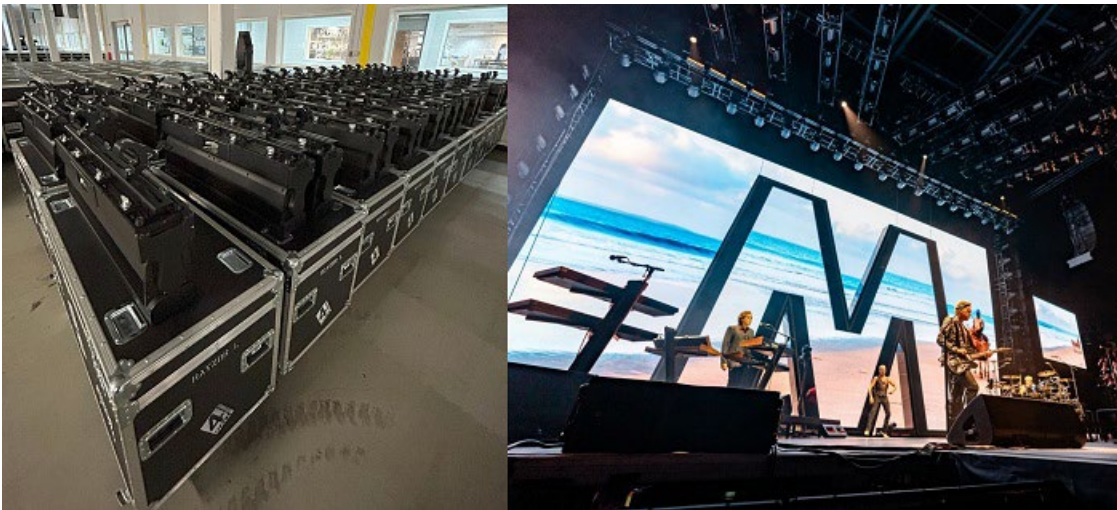

FOR IMMEDIATE RELEASE

16-June-2023

4Wall Europe bolsters inventory with Elation Proteus Rayzor Blade™ and immediately deploys them on acclaimed Depeche Mode tour

Leading full-service video and lighting company, 4Wall Europe, added Elation [Proteus Rayzor Blade™](#) tilt FX bars to inventory this past spring and immediately deployed the units on the European leg of Depeche Mode's "Momento Mori" world tour. The Proteus Rayzor Blade is a tiltable linear LED light that can function as a wash, strobe or FX light, all inside a compact IP65 design.

Darren Poultney, Managing Director EMEA at 4Wall Europe, commented on the purchase, "We are thrilled to have invested in these impressive fixtures from Elation and to continue to grow our lighting fleet for concert touring, corporate events, exhibitions and beyond. The high-demand fixtures touched down in our warehouses and were very quickly prepped for Depeche Mode's world tour, supported by our 4Wall US team who delivered the fixtures on the US leg. We can't wait to see the results."

Available with 6 or 12 independently controlled 60W LEDs, the Proteus Rayzor Blade zooms tight to 6° for mid-air beams and out to 45° for washes and a 210° tilt rotation allows them to position dynamically during a show. Two high-intensity strobe lines of cool white LED dots run along the length of the unit, and they include Elation's proprietary SparkLED™ twinkle