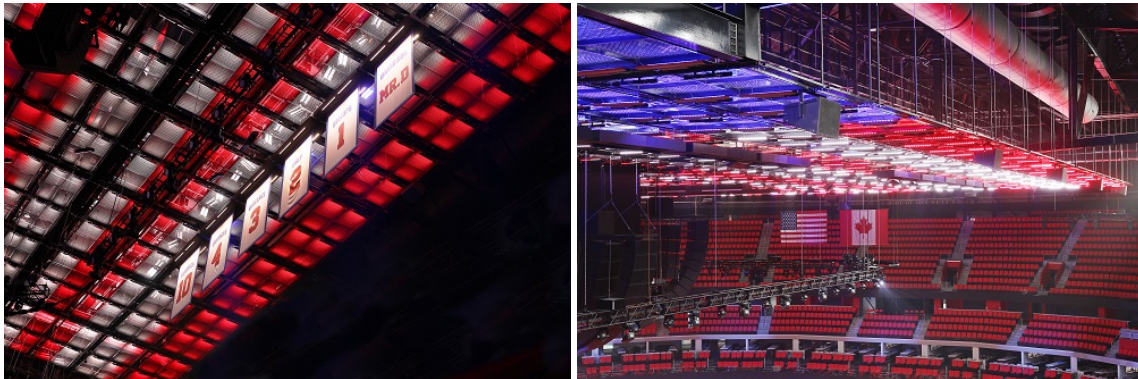

FOR IMMEDIATE RELEASE

grid system created by InterAmerica Stage. The open wire covering acts as a scrim over the bowl, a modular ceiling that can be reconfigured for any event. Keith Irtenkauf of Illuminating Concepts calls it a “functional solution to an aesthetic problem and a solution that worked well.”

House lighting system like no other

"When George Heinlein of HOK contacted me about the ceiling and his concepts for it and the possible use of SkyDeck, I immediately came up with an idea to light it and brought the artistic concept to IC," says Wade of Crossfade Design, who was involved in the entire design process. "We told them, 'If we can find a fixture to light it, we can do something really special.'" Although Wade and his team tested several strip lights for the project, they quickly came to the conclusion that a custom solution was best. "We looked at the Elation strip lights and after talking with John Dunn and Eric Loader at Elation, discussions were begun on how to modify their LED-based SixBar for the project."

Only minimal features were required. The result was a custom spin-off of Elation's six-color SixBar 500™ (1/2 meter) and SixBar 1000™ (1 meter) LED batten lights yet with RGBW LEDs only, a lower wattage and other design changes that allow it to keep a clean look. As an example, Irtenkauf mentions the SixBar's connector locations for data and power, which had to be moved to the end of the fixture. "That was not a small issue to overcome," he says. "Elation was really helpful in making the modifications happen, also in getting the fixtures produced in time and to site on time. The custom fixtures have worked out really well and also met the budget."

The remodified fixtures use 10W Cree RGBW multi-chip LEDs with each LED individually controllable, which makes a virtually unlimited number of designs possible. Custom mounting brackets were added to install the fixtures beneath 372 removable SkyDeck panels (4 fixtures per panel). Each panel has four quadrants that can be lit separately and each fixture has a custom-made glare shield attached so that the lights won't shine into the audience's eyes as seating extends nearly up to the level of the ceiling.

The custom Elation fixtures, dubbed the Quad Bar 500 and Quad Bar 1000, create a multi-colored light ceiling that immerses guests in a state-of-the-art house lighting system like no other. Using the ceiling's wire mesh as a scrim, the lighting can be used to engage the visitor, create different moods