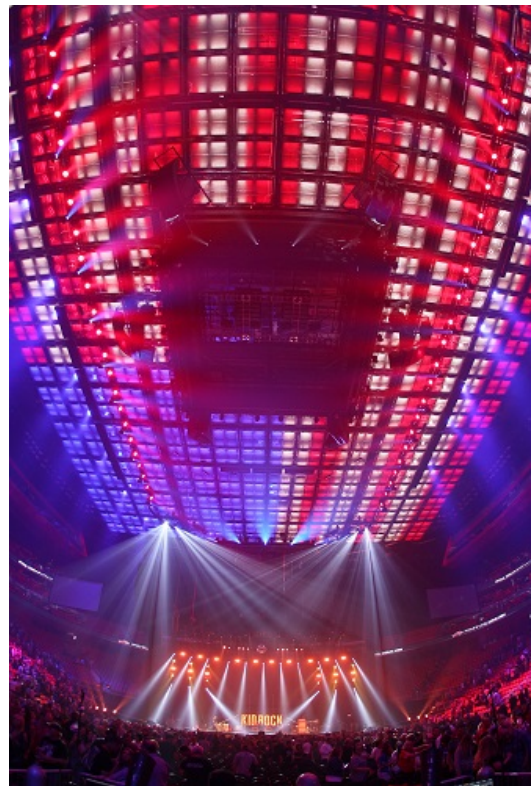

Kid Rock breaks in new arena

The first events at Little Caesars Arena took place in mid-September, a series of six sold-out shows with Detroit's own Kid Rock. Kid Rock LD Richard "Nook" Schoenfeld took advantage of the opportunity the unique ceiling presented by complementing the show with patterns and chases to match the music. He even painted the ceiling to look like the American flag during a big emotional moment of the show.

"Adding a roof of color to the new arena was one of the best thoughts anyone could ever have, as far as a lighting person goes," Schoenfeld commented. "Hats off to Crossfade Design for this concept and Little Caesars for running with the idea. As designers, we are often trying to fill that black hole over everyone's head with light and what better way to do it than have a ceiling of pixels? We had a ball just running chases and patterns through 20,000 DMX channels of the Elation LEDs and a grandMA. Programmer Jason Winfree set it up perfectly for us to come in and just start adding it to our show." Wade worked closely with Schoenfeld to ensure that the new lighting ceiling was used to its fullest potential during the Kid Rock shows.

Photos: Todd Kaplan

About Elation Professional

Elation Professional is one of the world's leading lighting and visual solutions providers and is the global brand of Elation Lighting. Founded in 1992 and headquartered in Los Angeles, with European sales, distribution and support based in The Netherlands, Elation designs and manufactures a comprehensive range of innovative yet affordable lighting and video products that are distributed through a global network of dealers and distributors. Made up of a spirited team of dedicated personnel, Elation is setting new efficiency and performance standards in Platinum lamp and LED technology and is acknowledged for a comprehensive commitment to Total Support. As a company in expansion with a presence in a growing variety of market segments, chances are you've experienced Elation lighting at a concert, special event, TV,