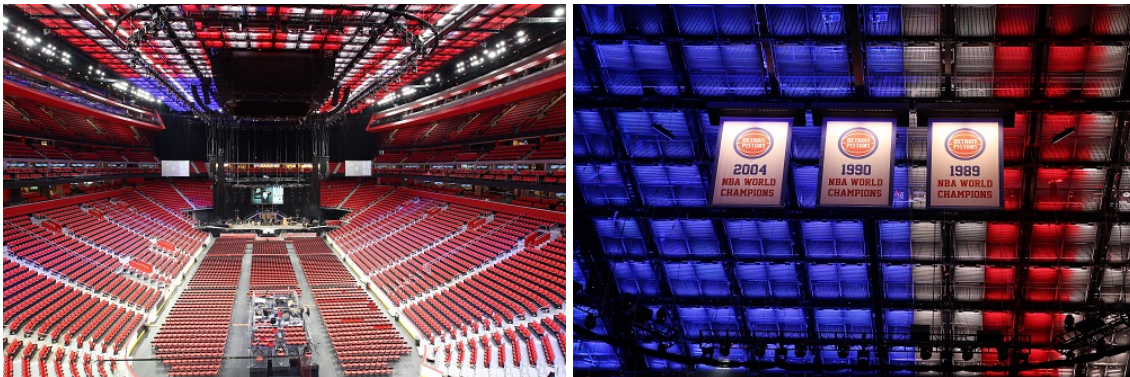

## Little Ceasars Arena and Elation Custom Light Ceiling in a Class by Itself

**Unique, multi-use, color-changing ceiling made up of nearly 1,700 custom LED strip lights enhances guest and fan experience and ushers in a new era of arena lighting**

Little Ceasars Arena in Detroit opened in September to praise as one of the most innovative and technologically impressive sports and entertainment complexes in the world. Part of the credit can be taken by the venue's unique dynamic ceiling, a 43,000-square-foot wire grid onto which nearly 1,700 custom LED strip lights from Elation Professional are mounted.

Designed by architectural and engineering firm HOK architects, the 863 million dollar, 20,000-seat arena is part of District Detroit as the major new attraction in the city's rapidly revitalizing greater downtown. Home to the Detroit Red Wings and Detroit Pistons, the arena will be home to a slew of sporting and entertainment events. Built to maximize the live event experience, it is one of the most unique arenas in the world.

## FOR IMMEDIATE RELEASE

grid system created by InterAmerica Stage. The open wire covering acts as a scrim over the bowl, a modular ceiling that can be reconfigured for any event. Keith Irtenkauf of Illuminating Concepts calls it a “functional solution to an aesthetic problem and a solution that worked well.”