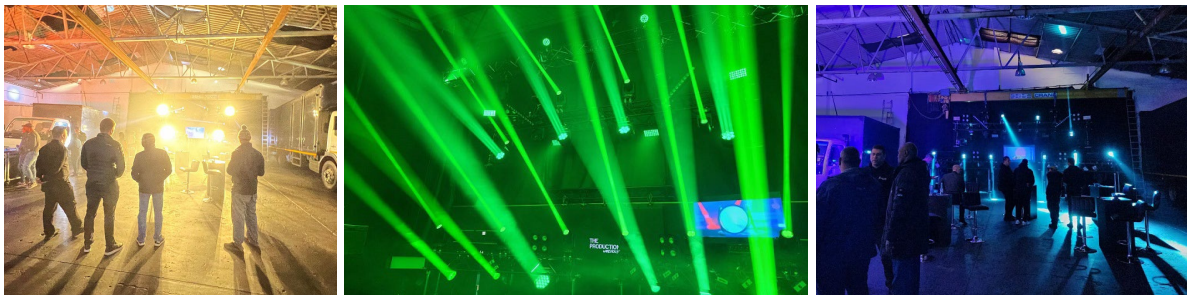

FOR IMMEDIATE RELEASE

05-June-2023

The Production Warehouse Roadshow 2023 - fostering customer relationships in South Africa

Elation Professional's exclusive sales partner in South Africa, The Production Warehouse, took to the road in mid-May to show first-hand to customers an array of its latest lighting products including luminaires from Elation's popular Proteus, Fuze, and KL series.

While theatre, rental house and broadcast clients took the opportunity to demo products, the tour, which visited Johannesburg May 15-16 and Cape Town May 18-19, was a chance for the AV distribution company to renew relationships post-pandemic. Marnus Nieuwoudt, owner of The Production Warehouse, stated, "Being our first major roadshow post-Covid, the roadshow wasn't only about showcasing the latest technology Elation has to offer, it was more about reconnecting and networking with old friends and colleagues, while meeting some new customers along the way."

Marnus says that, not surprisingly, the market-leading Proteus line of IP65 lights gained a lot of interest from customers, especially the [Proteus Maximus](#), [Proteus Lucius](#), [Proteus Rayzor Blades](#) and [Proteus Rayzor series](#). "I believe this stems from how Elation has managed to evolve past the basic IP65 water resistance for temporary outdoor use, but rather to the point of Marine grade specification making it suitable for permanent outdoor installation. This is something that is especially useful in the harsh, unpredictable climates of the coastal South African towns."